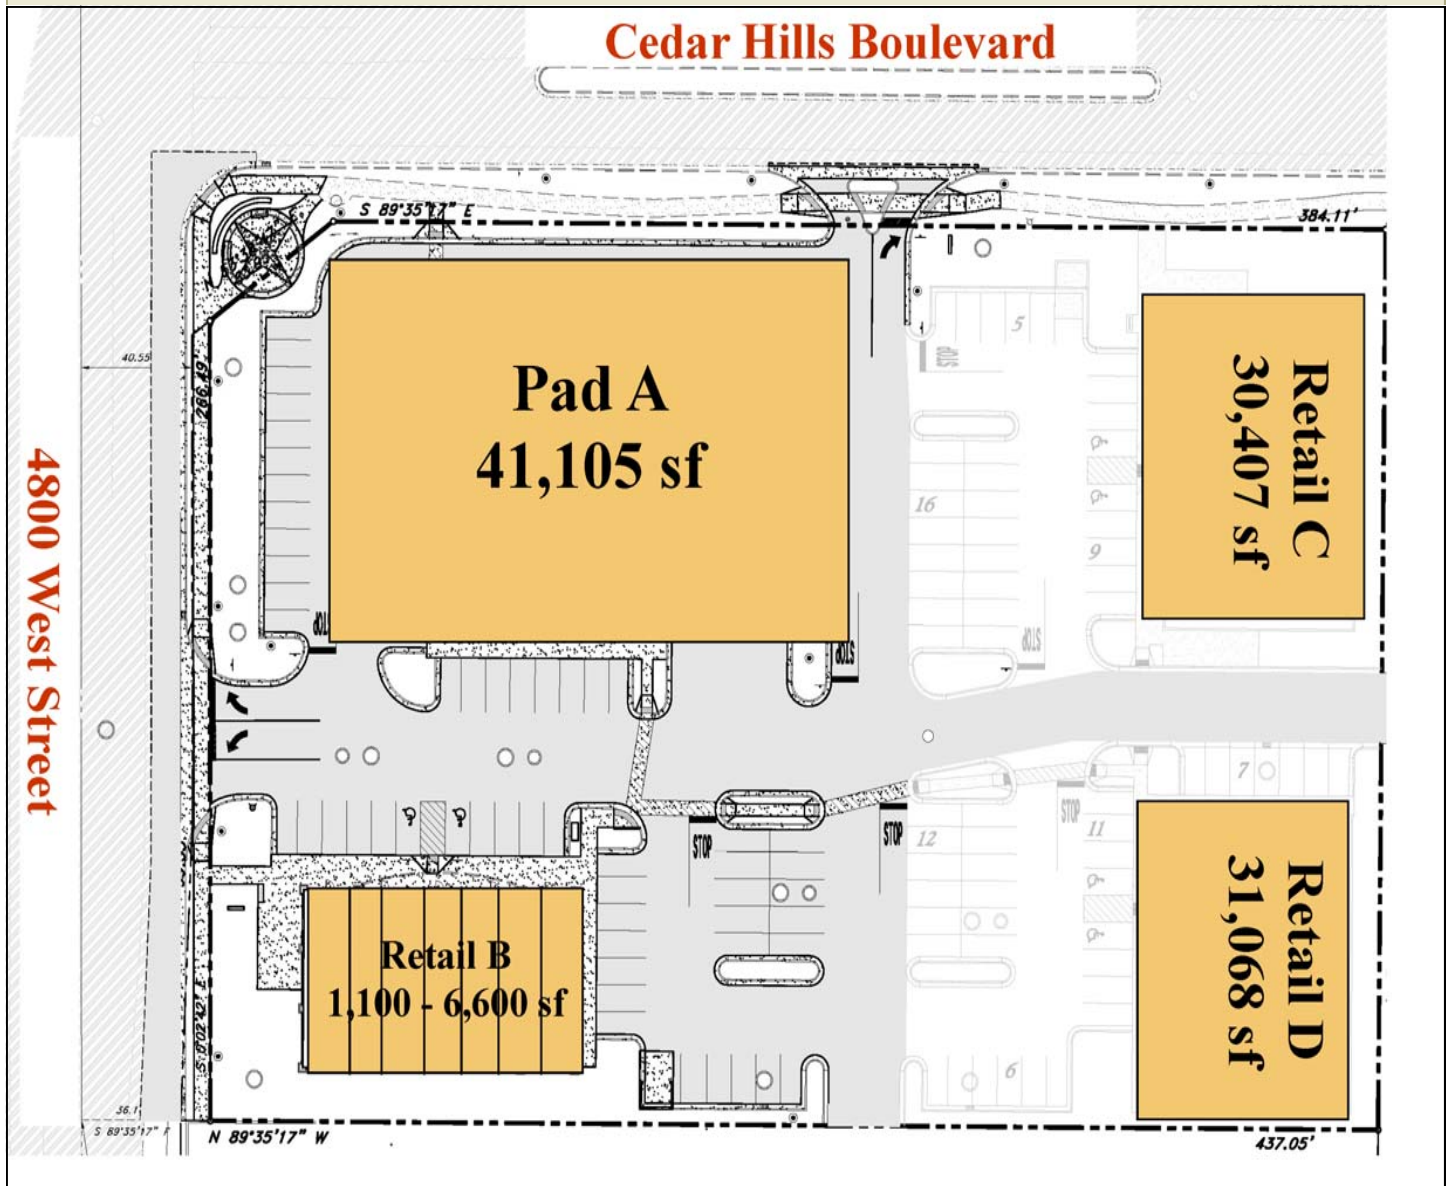

4800 West Cedar Hills Drive • Cedar Hills, Utah

Site Information:

- Retail B: $25.00 - 28.00 psf
- Ground lease rates: $50,000 - 80,000 per year

358 South Rio Grande, Suite 200
Salt Lake City, Utah 84101
ph 801.994.7000 fax 801.532.2109

Contact:

Lisa Vandersteen 801.741.4530

lisav@amsource.com

More information available online at www.amsource.com

This statement with the information it contains is given with the understanding that all negotiations relating to the purchase, renting, or leasing of the property described above shall be conducted through this office. The above information while not guaranteed has been secured from sources we believe to be reliable.