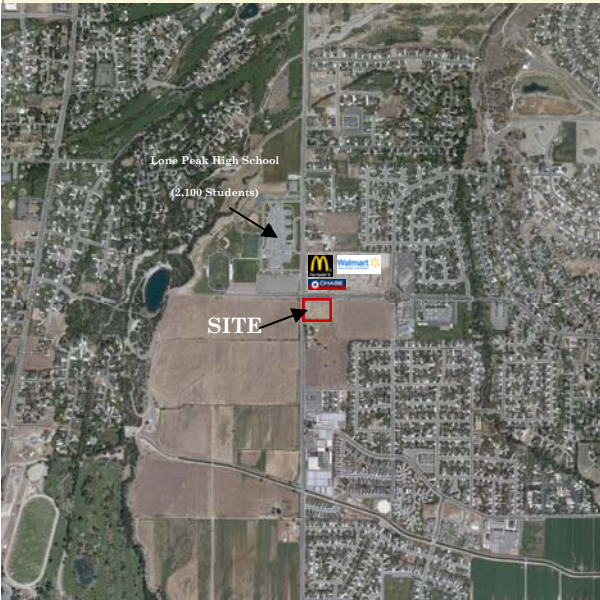

Cedar Hills Shops **FOR LEASE**

4800 West Cedar Hills Drive • Cedar Hills, Utah

Surrounding Businesses:

*Lone Peak
High School*

Located across the street from Wal-Mart and Lone Peak High School, The Cedar Hills Shops has the only small shop space in Cedar Hills! We have 1,100 - 6,600 sf available. Lone Peak High School has 2,100 students with an open campus lunch. This is the perfect location for a quick serve restaurant.